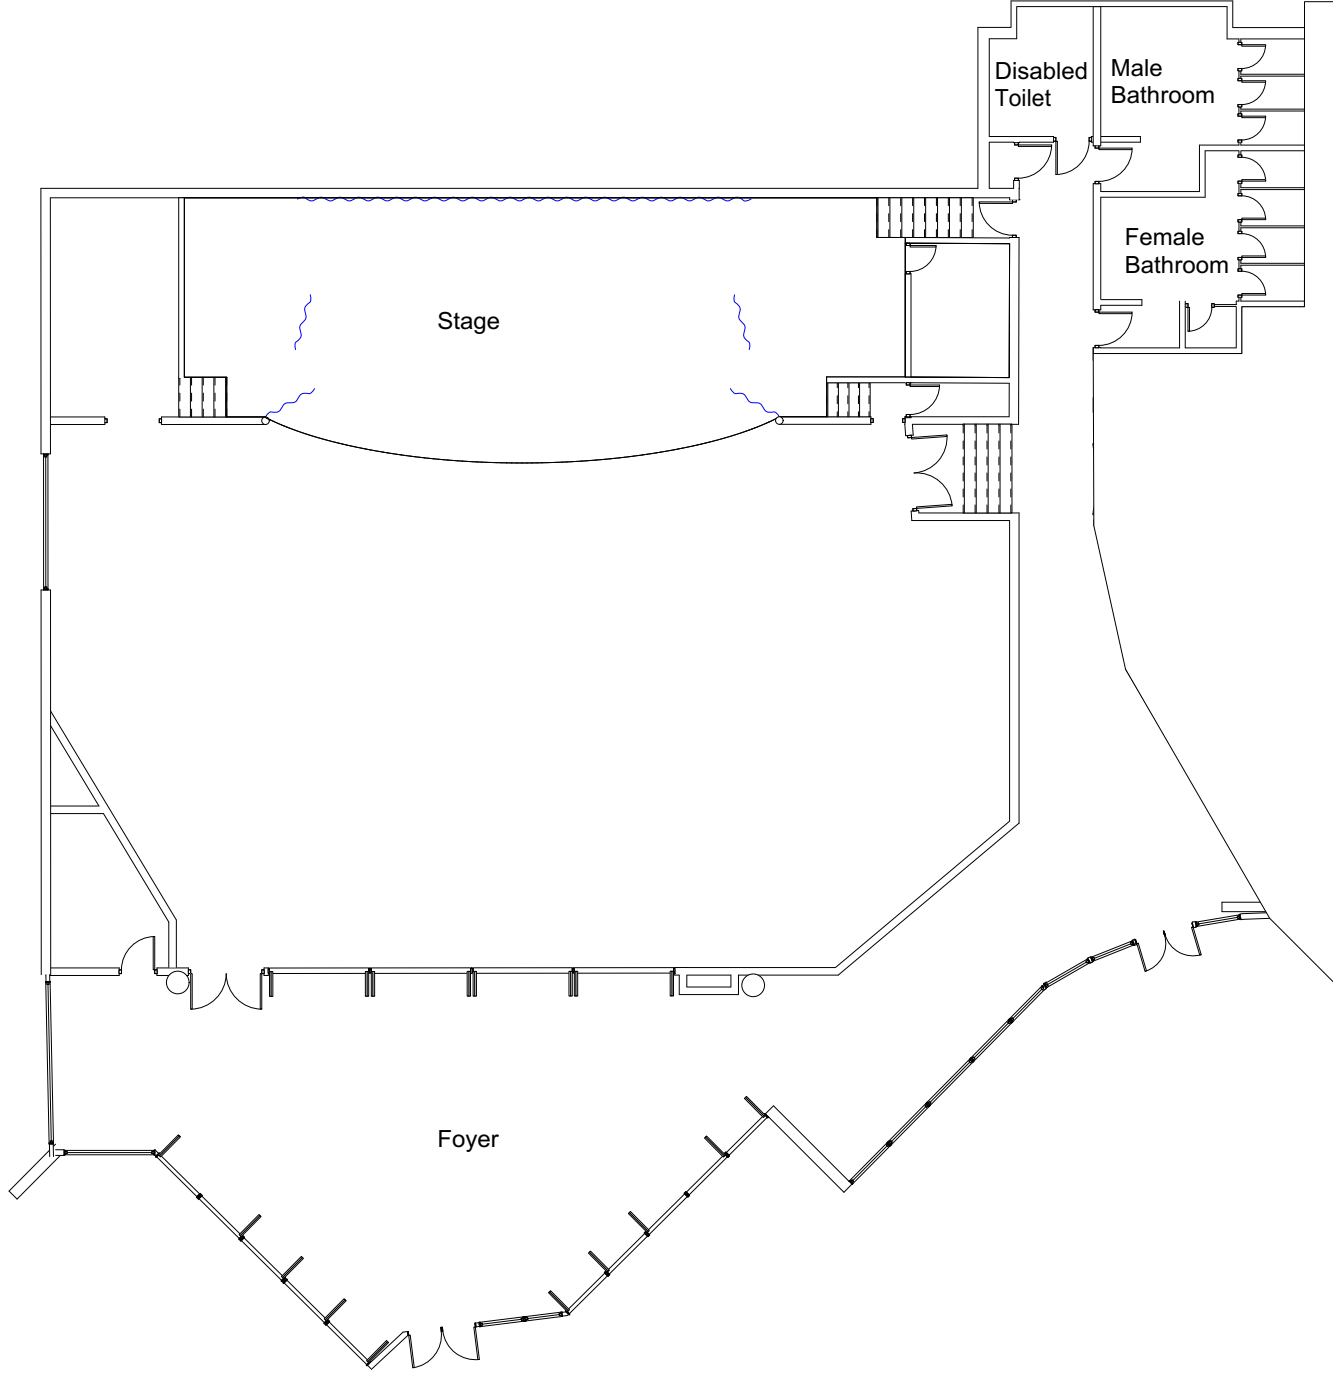

1

**Floor Plan**  
Scale: 1:200

[www.c3venuehire.com](http://www.c3venuehire.com)  
[production.support@c3syd.church](mailto:production.support@c3syd.church)  
[venuehire@c3syd.church](mailto:venuehire@c3syd.church)

Drawn By: NIM  
Scale: 1:200  
Date: 15/9/21

**Theatre Floor Plan**  
**2 Dreadnought Road,**  
**Oxford Falls**