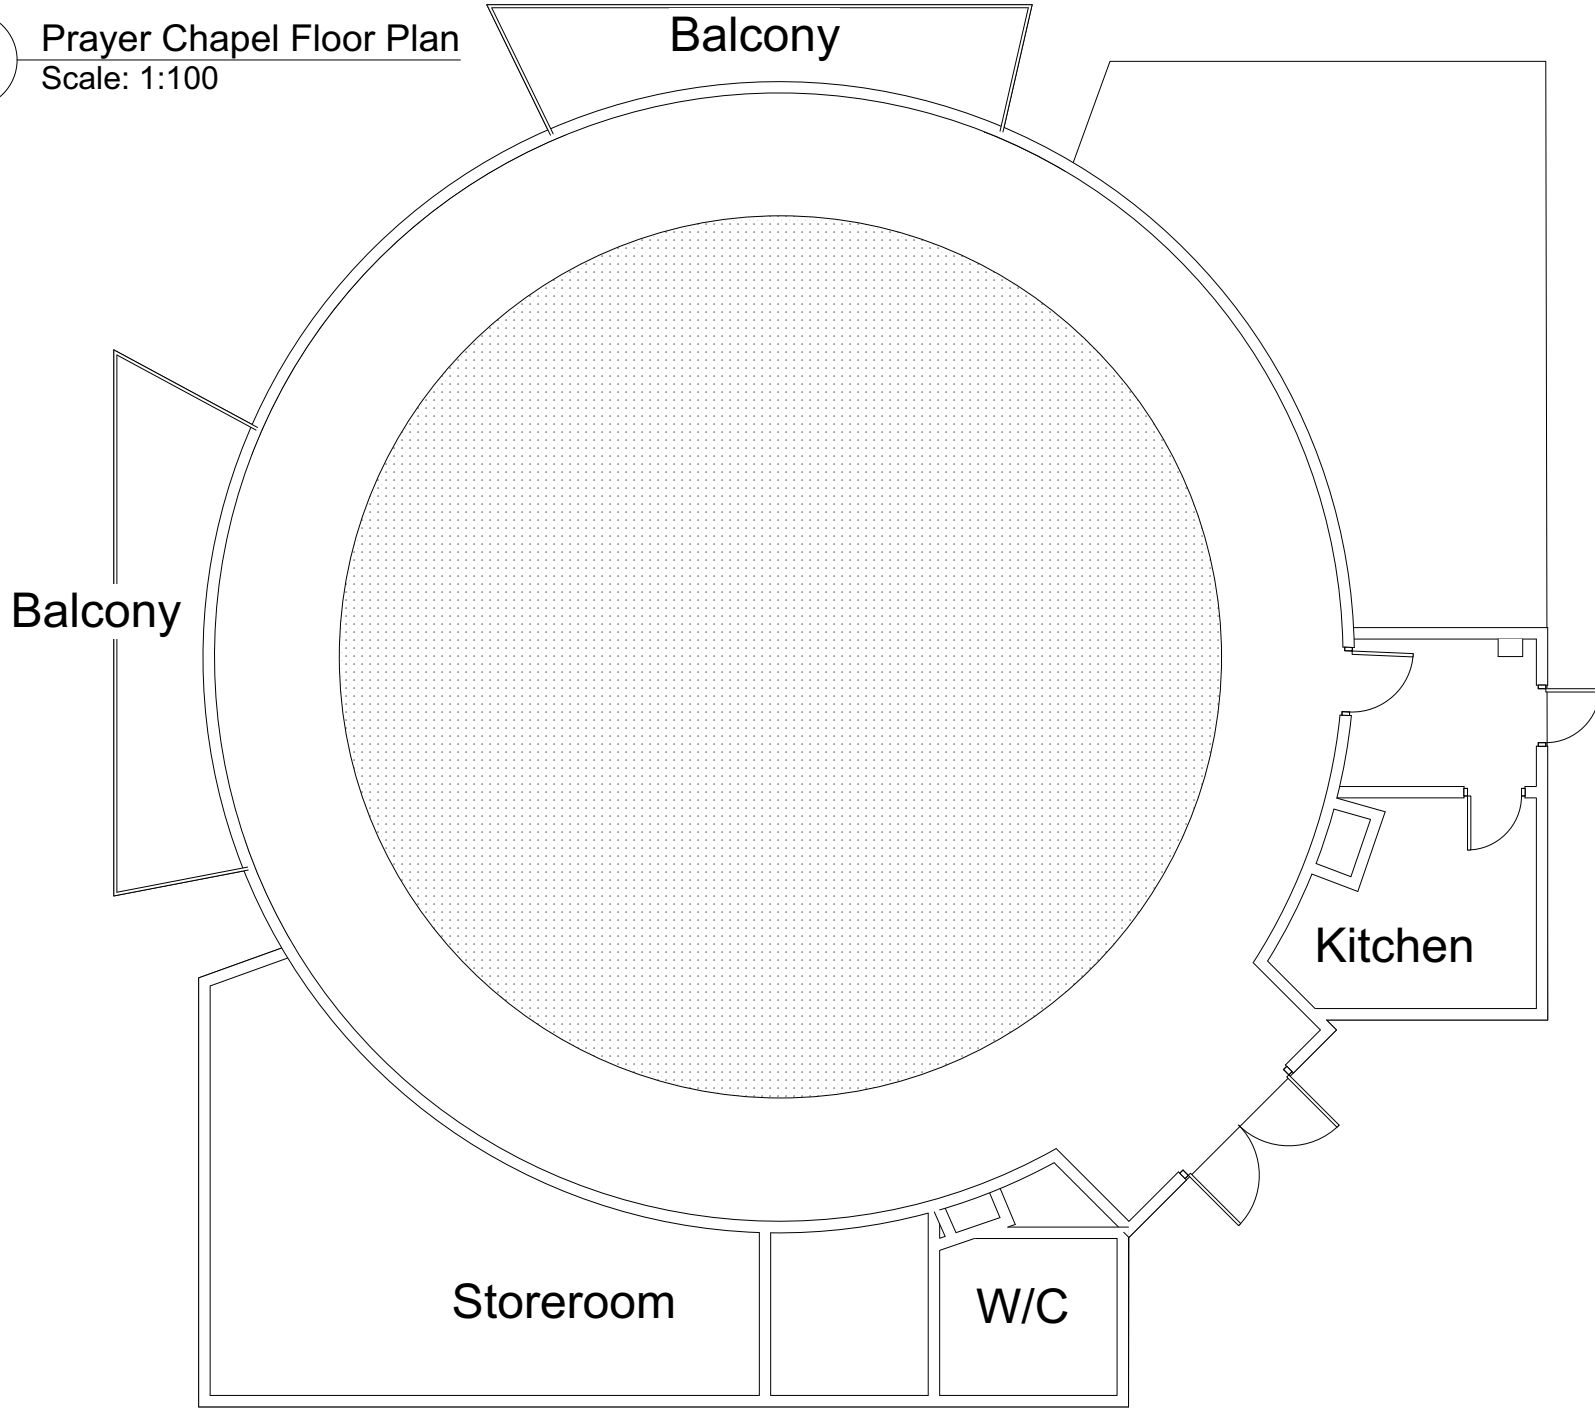

1

Prayer Chapel Floor Plan
Scale: 1:100

www.c3venuehire.com
production.support@c3syd.church
venuehire@c3syd.church

Drawn By: NIM
Scale: 1:100
Date: 15/9/21

Prayer Chapel
2 Dreadnought Road,
Oxford Falls